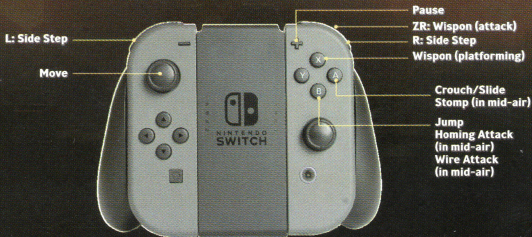

7

www.pegi.info

**SONIC™
TEAM**

SEGA®

CLASSIC SONIC AND MODERN SONIC CONTROLS

CUSTOM HERO CONTROLS

GAMEPLAY TIPS

- Try out different types of wispons to experience stages differently.
- Keep running! Slowing down to try to get on each platform may make you fall or lose rings.